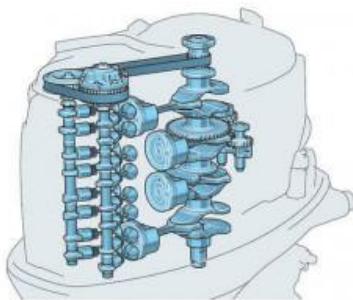

F175

POA

Specifications

Boat Details

Price	POA	Boat Brand	Yamaha
Model	F175	Length	0.00
Year	2025	Category	Boat Engines and Outboards
Hull Style		Hull Type	
Power Type	Power	Stock Number	F175LCA
Condition	New	State	Western Australia
Suburb	GREENFIELDS	Engine Make	