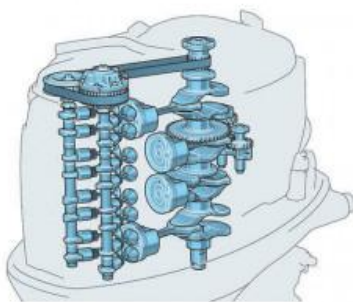

Specifications

Boat Details

Price	POA	Boat Brand	Yamaha
Model	F175	Length	0.00
Year	2024	Category	Boat Engines and Outboards
Hull Style		Hull Type	
Power Type	Power	Stock Number	F175LCA
Condition	New	State	Western Australia
Suburb	GREENFIELDS	Engine Make	

Disclaimer

Our company offers the details of this vessel in good faith but cannot guarantee or warrant the accuracy of this information nor warrant the condition of the vessel. A buyer should instruct his agents and/or surveyors to investigate such details buyer desires validated. This vessel is offered subject to prior sale, price change or withdrawal without notice.