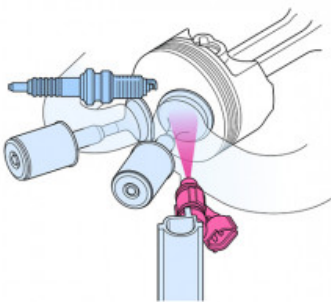

F20

POA

Specifications

Boat Details

Price	POA	Boat Brand	Yamaha
Model	F20	Length	0.00
Year	2024	Category	Boat Engines and Outboards
Hull Style		Hull Type	
Power Type	Power	Stock Number	F20BEHPL
Condition	New	State	Western Australia
Suburb	GREENFIELDS	Engine Make	