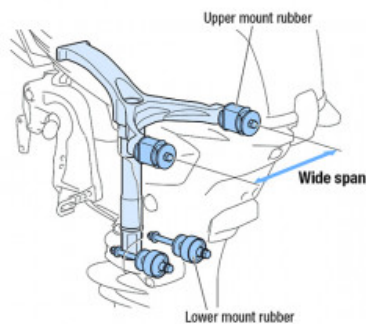

F20

POA

Specifications

Boat Details

Price	POA	Boat Brand	Yamaha
Model	F20	Length	0.00
Year	2024	Category	Boat Engines and Outboards
Hull Style		Hull Type	
Power Type	Power	Stock Number	F20BEHPL
Condition	New	State	Western Australia
Suburb	GREENFIELDS	Engine Make	