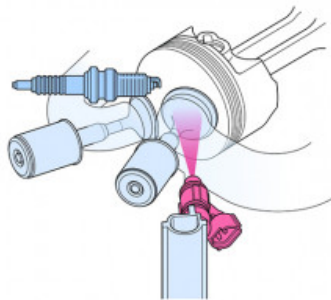

F25

POA

Specifications

Boat Details

Price	POA	Boat Brand	Yamaha
Model	F25	Length	0.00
Year	2024	Category	Boat Engines and Outboards
Hull Style		Hull Type	
Power Type	Power	Stock Number	F25SMHC
Condition	New	State	Western Australia
Suburb	GREENFIELDS	Engine Make	