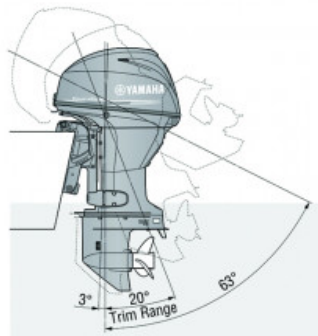

F30

POA

Specifications

Boat Details

Price	POA	Boat Brand	Yamaha
Model	F30	Length	0.00
Year	2025	Category	Boat Engines and Outboards
Hull Style		Hull Type	
Power Type	Power	Stock Number	F30LA
Condition	New	State	Western Australia
Suburb	GREENFIELDS	Engine Make	