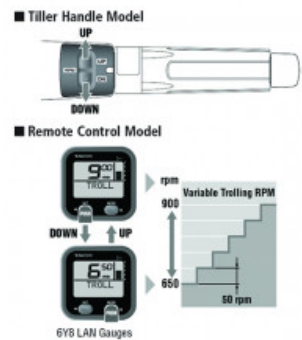

F30

POA

Specifications

Boat Details

Price	POA	Boat Brand	Yamaha
Model	F30	Length	0.00
Year	2025	Category	Boat Engines and Outboards
Hull Style		Hull Type	
Power Type	Power	Stock Number	F30LA
Condition	New	State	Western Australia
Suburb	GREENFIELDS	Engine Make	