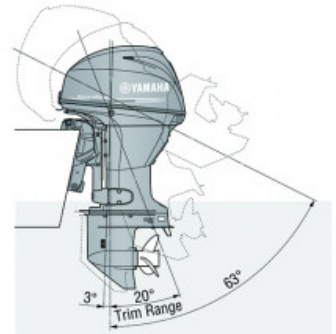

Specifications

Boat Details

Price	POA	Boat Brand	Yamaha
Model	F40	Length	0.00
Year	2024	Category	Boat Engines and Outboards
Hull Style		Hull Type	
Power Type	Power	Stock Number	F40LA
Condition	New	State	Western Australia
Suburb	GREENFIELDS	Engine Make	

Disclaimer

Our company offers the details of this vessel in good faith but cannot guarantee or warrant the accuracy of this information nor warrant the condition of the vessel. A buyer should instruct his agents and/or surveyors to investigate such details buyer desires validated. This vessel is offered subject to prior sale, price change or withdrawal without notice.