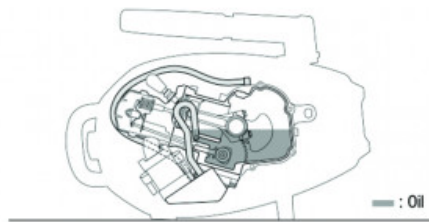

F5

POA

Three directions horizontal storage

Specifications

Boat Details

Price	POA	Boat Brand	Yamaha
Model	F5	Length	0.00
Year	2025	Category	Boat Engines and Outboards
Hull Style		Hull Type	
Power Type	Power	Stock Number	F5AMHL
Condition	New	State	Western Australia
Suburb	GREENFIELDS	Engine Make	