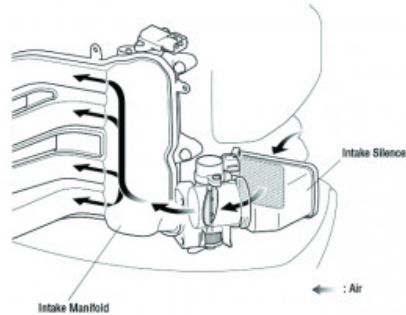

F50

POA

Specifications

Boat Details

Price	POA	Boat Brand	Yamaha
Model	F50	Length	0.00
Year	2024	Category	Boat Engines and Outboards
Hull Style		Hull Type	
Power Type	Power	Stock Number	F50LB
Condition	New	State	Western Australia
Suburb	GREENFIELDS	Engine Make	