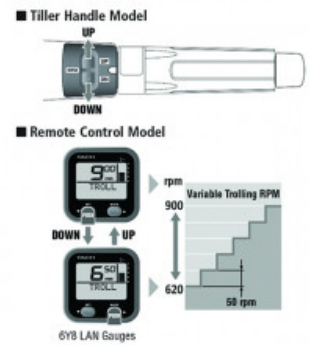

F50

POA

Specifications

Boat Details

Price	POA	Boat Brand	Yamaha
Model	F50	Length	0.00
Year	2024	Category	Boat Engines and Outboards
Hull Style		Hull Type	
Power Type	Power	Stock Number	F50LB
Condition	New	State	Western Australia
Suburb	GREENFIELDS	Engine Make	