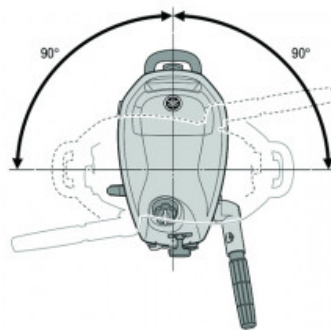

F6

POA

Three directions horizontal storage

### Boat Details

Price	POA	Boat Brand	Yamaha
Model	F6	Length	0.00
Year	2024	Category	Boat Engines and Outboards
Hull Style		Hull Type	
Power Type	Power	Stock Number	F6CMHL
Condition	New	State	Western Australia
Suburb	GREENFIELDS	Engine Make	