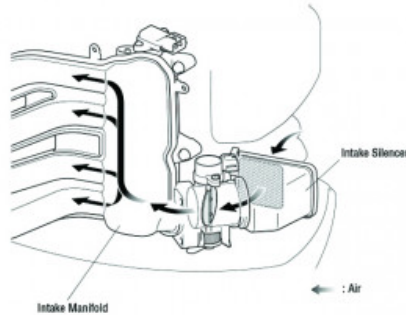

F60

POA

Specifications

Boat Details

Price	POA	Boat Brand	Yamaha
Model	F60	Length	0.00
Year	2025	Category	Boat Engines and Outboards
Hull Style		Hull Type	
Power Type	Power	Stock Number	F60LB
Condition	New	State	Western Australia
Suburb	GREENFIELDS	Engine Make	