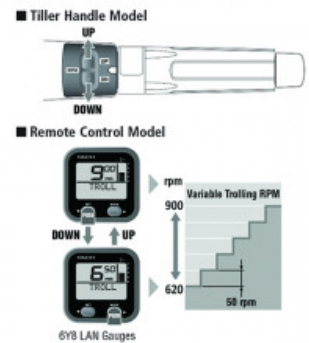

F60

POA

Specifications

Boat Details

Price	POA	Boat Brand	Yamaha
Model	F60	Length	0.00
Year	2025	Category	Boat Engines and Outboards
Hull Style		Hull Type	
Power Type	Power	Stock Number	F60LB
Condition	New	State	Western Australia
Suburb	GREENFIELDS	Engine Make	