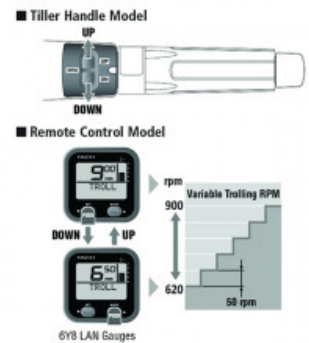

F60

POA

## Specifications

### Boat Details

Price	POA	Boat Brand	Yamaha
Model	F60	Length	0.00
Year	2024	Category	Boat Engines and Outboards
Hull Style		Hull Type	
Power Type	Power	Stock Number	F60LB
Condition	New	State	Western Australia
Suburb	GREENFIELDS	Engine Make	