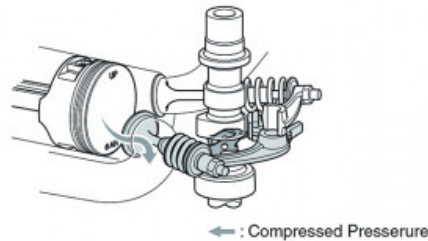

F8

POA

Specifications

Boat Details

Price	POA	Boat Brand	Yamaha
Model	F8	Length	0.00
Year	2024	Category	Boat Engines and Outboards
Hull Style		Hull Type	
Power Type	Power	Stock Number	F8FMHL
Condition	New	State	Western Australia
Suburb	GREENFIELDS	Engine Make	