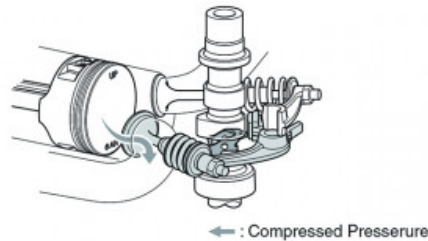

F8

POA

Specifications

Boat Details

Price	POA	Boat Brand	Yamaha
Model	F8	Length	0.00
Year	2025	Category	Boat Engines and Outboards
Hull Style		Hull Type	
Power Type	Power	Stock Number	F8FMHL
Condition	New	State	Western Australia
Suburb	GREENFIELDS	Engine Make	