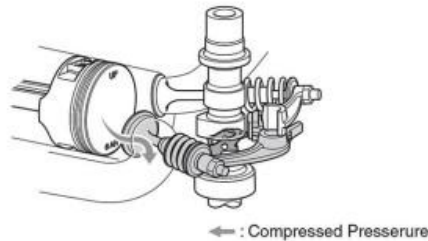

F9.9

POA

Specifications

Boat Details

Price	POA	Boat Brand	Yamaha
Model	F9.9	Length	0.00
Year	2025	Category	Boat Engines and Outboards
Hull Style		Hull Type	
Power Type	Power	Stock Number	F9.9JMHL
Condition	New	State	Western Australia
Suburb	GREENFIELDS	Engine Make	