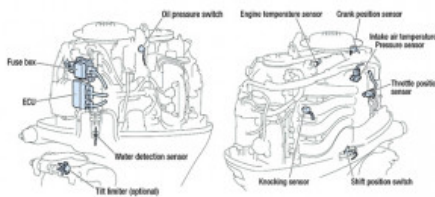

## Specifications

### Boat Details

Price	POA	Boat Brand	Yamaha
Model	F90	Length	0.00
Year	2025	Category	Boat Engines and Outboards
Hull Style		Hull Type	
Power Type	Power	Stock Number	F90LB
Condition	New	State	Western Australia
Suburb	GREENFIELDS	Engine Make	