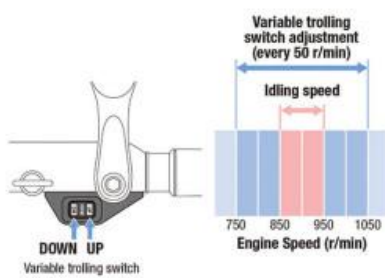

T25

POA

Specifications

Boat Details

Price	POA	Boat Brand	Yamaha
Model	T25	Length	0.00
Year	2025	Category	Boat Engines and Outboards
Hull Style		Hull Type	
Power Type	Power	Stock Number	FT25LA
Condition	New	State	Western Australia
Suburb	GREENFIELDS	Engine Make	