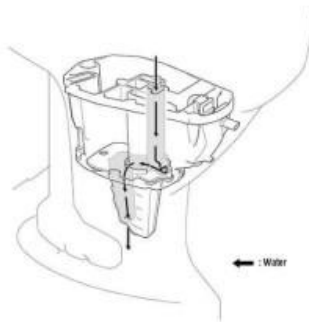

T60

POA

Specifications

Boat Details

Price	POA	Boat Brand	Yamaha
Model	T60	Length	0.00
Year	2025	Category	Boat Engines and Outboards
Hull Style		Hull Type	
Power Type	Power	Stock Number	T60LB
Condition	New	State	Western Australia
Suburb	GREENFIELDS	Engine Make	