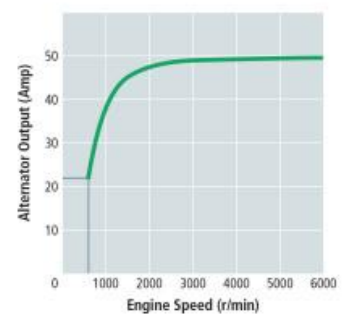

VF175

POA

Specifications

Boat Details

Price	POA	Boat Brand	Yamaha
Model	VF175	Length	0.00
Year	2024	Category	Boat Engines and Outboards
Hull Style		Hull Type	
Power Type	Power	Stock Number	VF175LA
Condition	New	State	Western Australia
Suburb	GREENFIELDS	Engine Make	