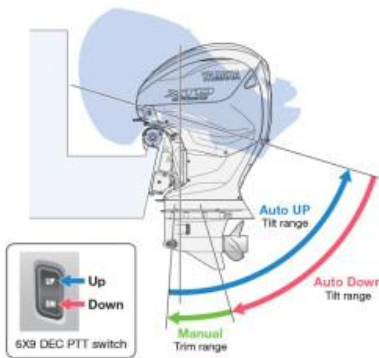

XF450

POA

Specifications

Boat Details

Price	POA	Boat Brand	Yamaha
Model	XF450	Length	0.00
Year	2024	Category	Boat Engines and Outboards
Hull Style		Hull Type	
Power Type	Power	Stock Number	XF450A
Condition	New	State	Western Australia
Suburb	GREENFIELDS	Engine Make	