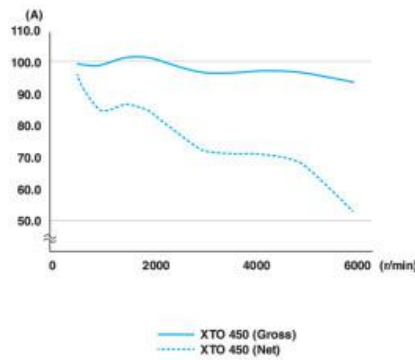

XF450

POA

Specifications

Boat Details

Price	POA	Boat Brand	Yamaha
Model	XF450	Length	0.00
Year	2024	Category	Boat Engines and Outboards
Hull Style		Hull Type	
Power Type	Power	Stock Number	XF450A
Condition	New	State	Western Australia
Suburb	GREENFIELDS	Engine Make	