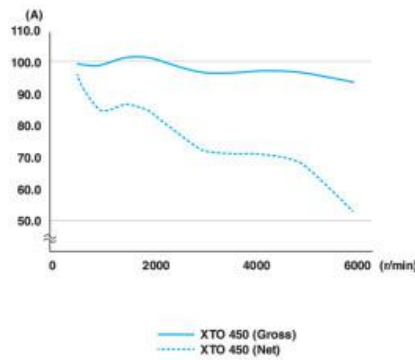

XF450

POA

Specifications

Boat Details

Price	POA	Boat Brand	Yamaha
Model	XF450	Length	0.00
Year	2025	Category	Boat Engines and Outboards
Hull Style		Hull Type	
Power Type	Power	Stock Number	XF450A
Condition	New	State	Western Australia
Suburb	GREENFIELDS	Engine Make	