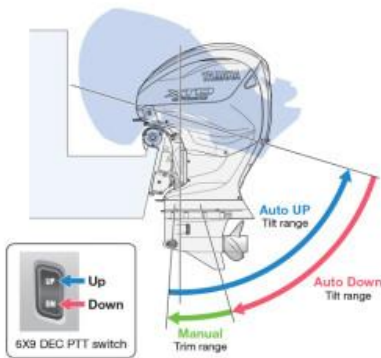

XF450

POA

Specifications

Boat Details

Price	POA	Boat Brand	Yamaha
Model	XF450	Length	0.00
Year	2025	Category	Boat Engines and Outboards
Hull Style		Hull Type	
Power Type	Power	Stock Number	XF450A
Condition	New	State	Western Australia
Suburb	GREENFIELDS	Engine Make	